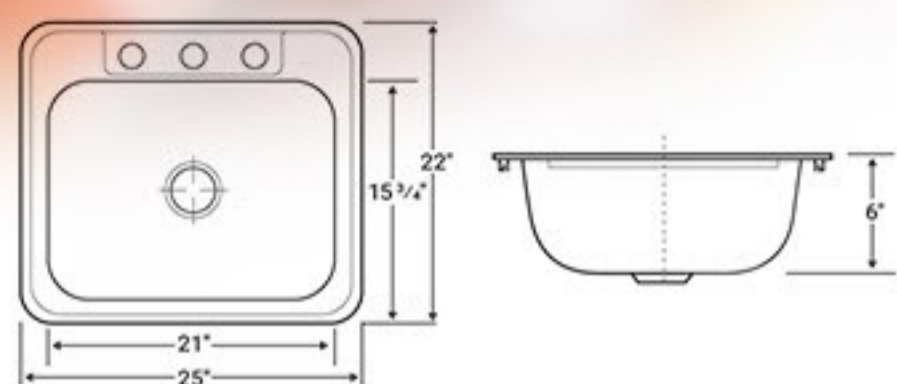

HBS1815Z

Color/Finish: Stainless Steel
Gauge: 18
Mount Type: Under-Mount
Dimensions: 32"x19"x10"

HBS3219Z

(••)

Color/Finish: Stainless Steel
Gauge: 20
Mount Type: Under-Mount
Dimensions: 25" x 22" x 6"

T2522-6