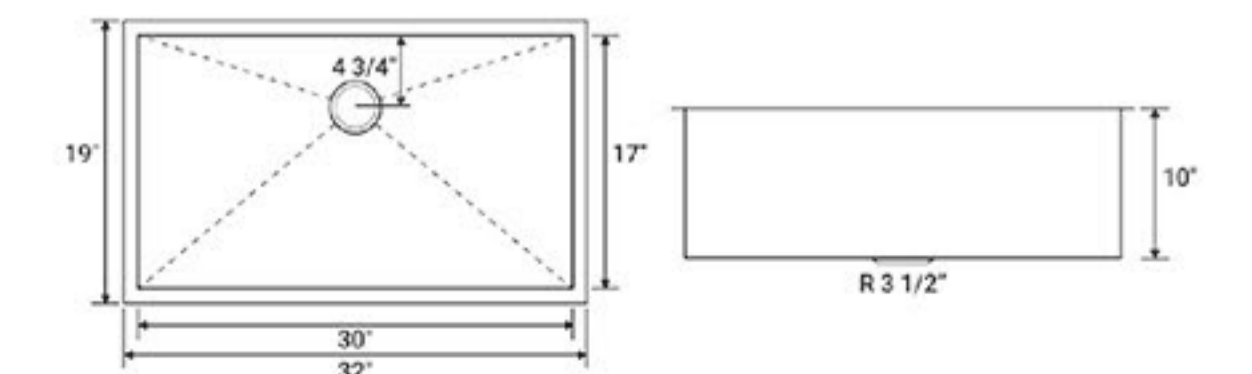

Color/Finish: Stainless Steel
Gauge: 18
Mount Type: Under-Mount
Dimensions: 32"x19"x10"