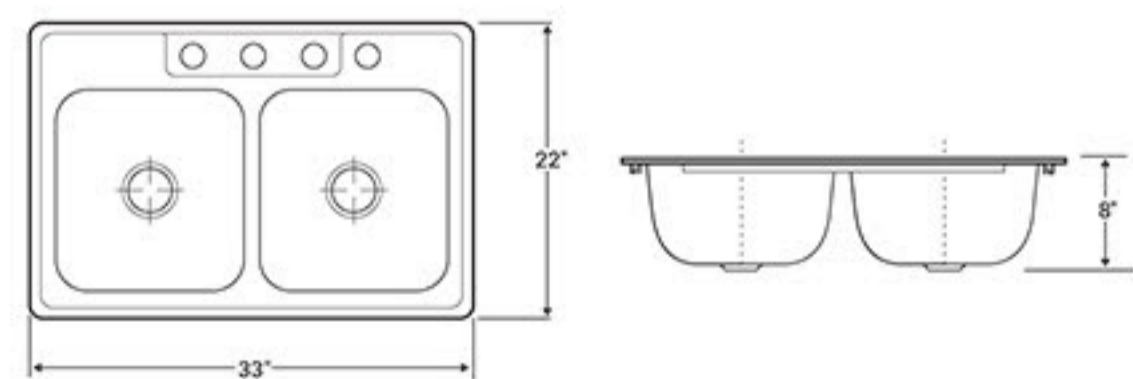

Color/Finish: Stainless Steel
Gauge: 20
Mount Type: Under-Mount
Dimensions: 25" x 22" x 8"

T2522-8

Color/Finish: Stainless Steel
Gauge: 18
Mount Type: Under-Mount
Dimensions: 33" x 22" x 6"

SM560-6

Color/Finish: Stainless Steel
Gauge: 20
Mount Type: Under-Mount
Dimensions: 33" x 22" x 8"