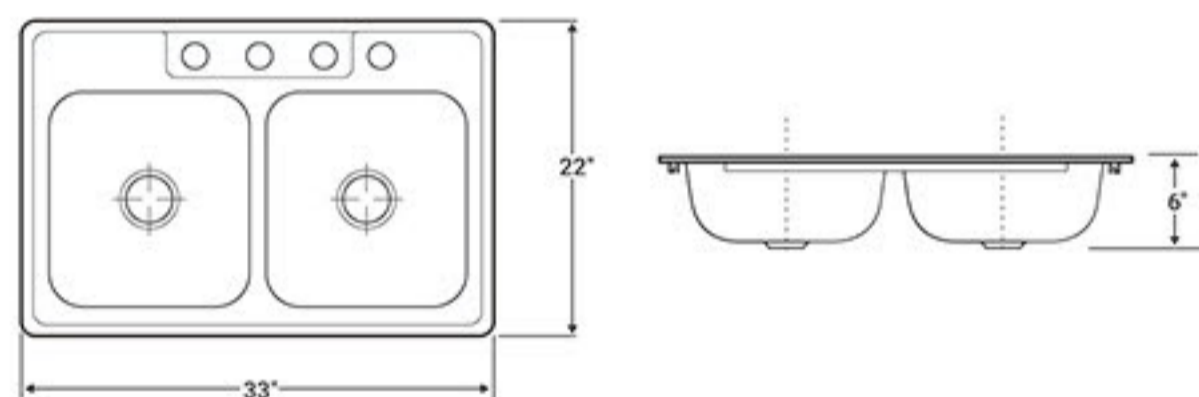

Color/Finish: Stainless Steel
Gauge: 18
Mount Type: Under-Mount
Dimensions: 33" x 22" x 6"