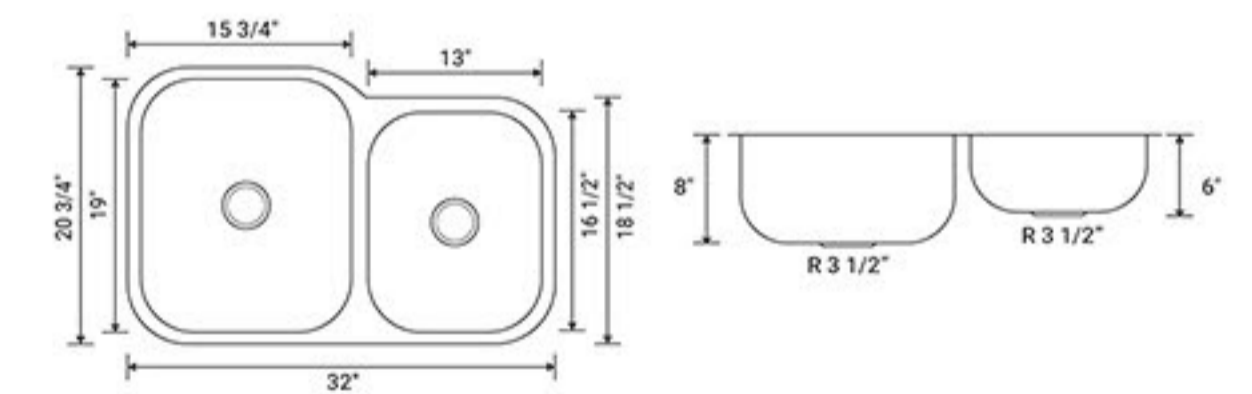

Color/Finish: Stainless Steel
Gauge: 18
Mount Type: Under-Mount
Dimensions: 32"x20 3/4" x 8"