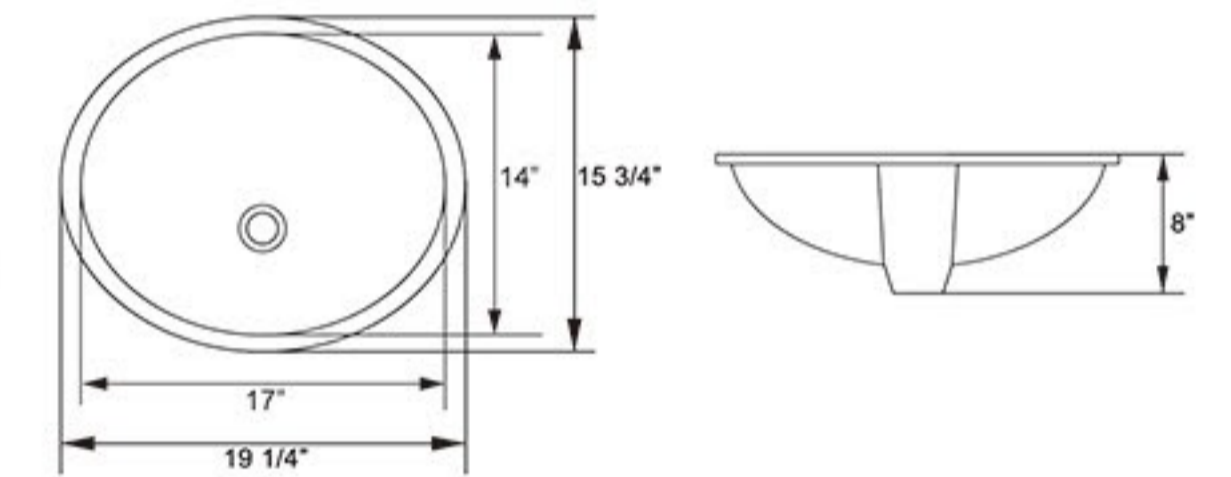

BATHROOM CERAMIC SINKS

Color/Finish: Ceramic White
 Shape: Oval
 Mount Type: Under-Mount
 Dimensions: 19 1/4"x15 3/4" x 7 1/2"
 Inside Dimensions: 17" x 14"

1512

Color/Finish: Ceramic White
 Shape: Oval
 Mount Type: Under-Mount
 Dimensions: 19 1/4"x15 3/4" x 8"
 Inside Dimensions: 17" x 14"

1714

Color/Finish: Ceramic White
 Shape: Oval
 Mount Type: Under-Mount
 Dimensions: 18" x 13" x 7"
 Inside Dimensions: 16" x 11"

1611

Color/Finish: Ceramic White
 Shape: Oval
 Mount Type: Under-Mount
 Dimensions: 20 1/4"x17 1/4" x 8 1/4"
 Inside Dimensions: 17" x 14"

2017

Color/Finish: Ceramic White
 Shape: Oval
 Mount Type: Under-Mount
 Dimensions: 20" x 15" x 7 1/2"
 Inside Dimensions: 18" x 13"

1813

Color/Finish: Ceramic White
 Shape: Oval
 Mount Type: Under-Mount
 Dimensions: 21 1/4"x18 1/2" x 7 3/8"
 Inside Dimensions: 17" x 14"