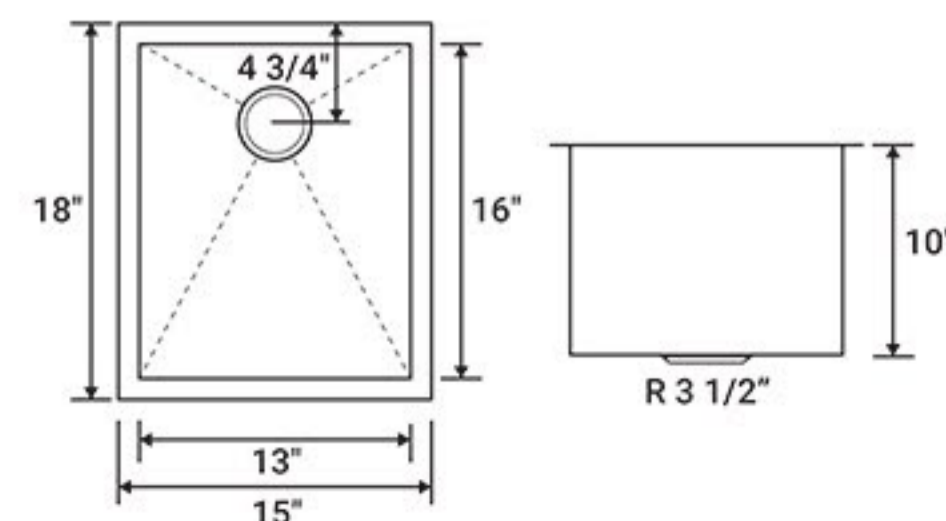

Color/Finish: Stainless Steel
Gauge: 18
Mount Type: Under-Mount
Dimensions: 23"x18"x9"

SM2318

Color/Finish: Stainless Steel
Gauge: 18
Mount Type: Under-Mount
Dimensions: 32"x20 3/4" x 8"

SM503

Color/Finish: Stainless Steel
Gauge: 20
Mount Type: Under-Mount
Dimensions: 18" x 15" x 10"

1714

Color/Finish: Ceramic White
 Shape: Oval
 Mount Type: Under-Mount
 Dimensions: 18" x 13" x 7"
 Inside Dimensions: 16" x 11"

1611

Color/Finish: Ceramic White
 Shape: Oval
 Mount Type: Under-Mount
 Dimensions: 20 1/4"x17 1/4" x 8 1/4"
 Inside Dimensions: 17" x 14"

2017

Color/Finish: Ceramic White
 Shape: Oval
 Mount Type: Under-Mount
 Dimensions: 20" x 15" x 7 1/2"
 Inside Dimensions: 18" x 13"

1813

Color/Finish: Ceramic White
 Shape: Oval
 Mount Type: Under-Mount
 Dimensions: 21 1/4"x18 1/2" x 7 3/8"
 Inside Dimensions: 17" x 14"