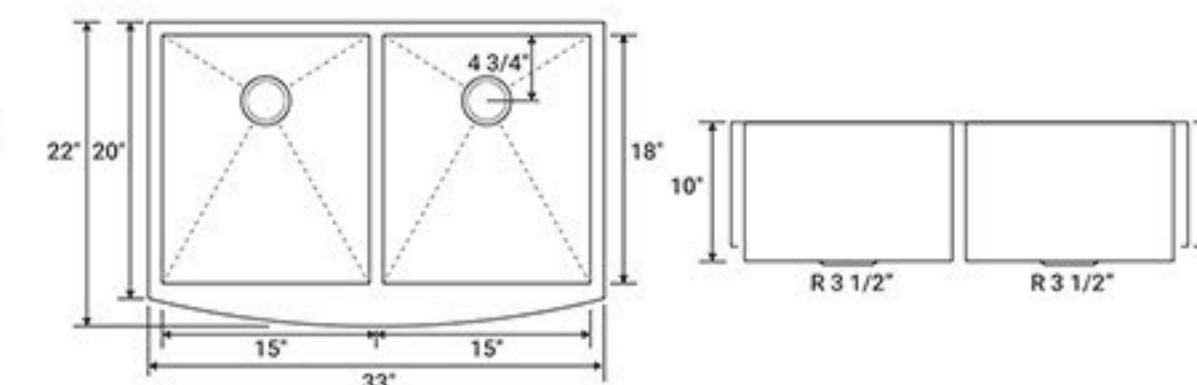

KITCHEN STAINLESS STEEL SINKS

Color/Finish: Stainless Steel
Gauge: 16
Mount Type: Apron Front
Dimensions: 33" x 21" x 9"