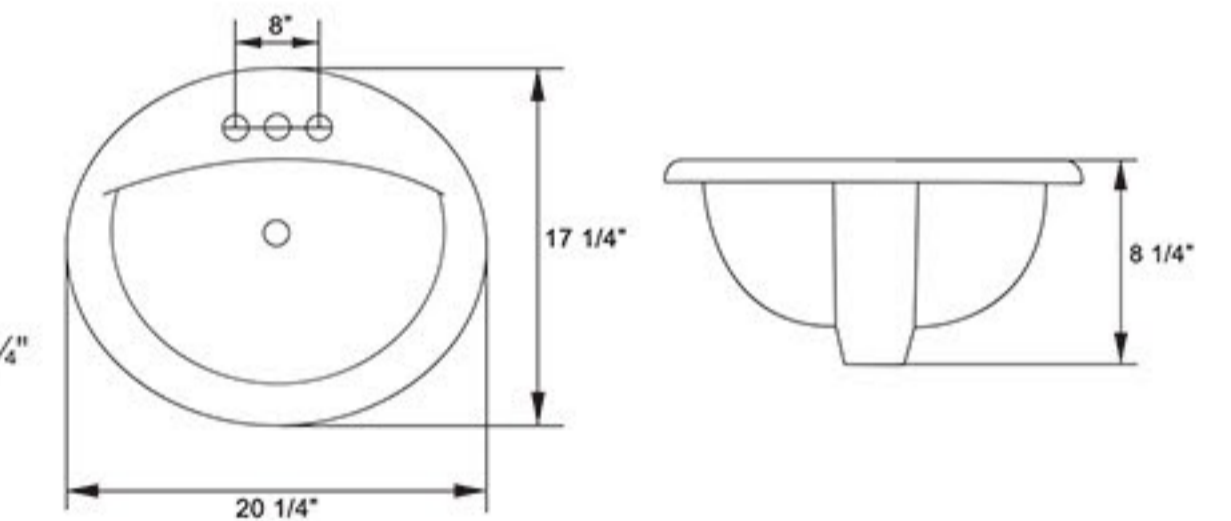

1714

Color/Finish: Ceramic White
 Shape: Oval
 Mount Type: Under-Mount
 Dimensions: 18" x 13" x 7"
 Inside Dimensions: 16" x 11"

1611

Color/Finish: Ceramic White
 Shape: Oval
 Mount Type: Under-Mount
 Dimensions: 20 1/4"x17 1/4" x 8 1/4"
 Inside Dimensions: 17" x 14"

2017

Color/Finish: Ceramic White
 Shape: Oval
 Mount Type: Under-Mount
 Dimensions: 20" x 15" x 7 1/2"
 Inside Dimensions: 18" x 13"

1813

Color/Finish: Ceramic White
 Shape: Oval
 Mount Type: Under-Mount
 Dimensions: 21 1/4"x18 1/2" x 7 3/8"
 Inside Dimensions: 17" x 14"