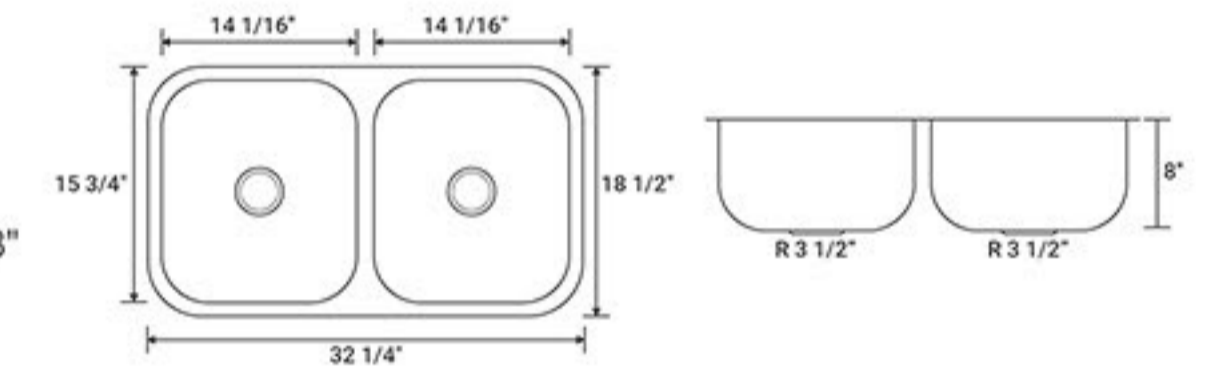

SM3218

Color/Finish: Stainless Steel
Gauge: 18
Mount Type: Under-Mount
Dimensions: 15"x18"x7"

SM1518

Color/Finish: Stainless Steel
Gauge: 18
Mount Type: Under-Mount
Dimensions: 33 1/4" x 18 1/4" x 8"

SM502

2017

Color/Finish: Ceramic White
 Shape: Oval
 Mount Type: Under-Mount
 Dimensions: 20" x 15" x 7 1/2"
 Inside Dimensions: 18" x 13"

1813

Color/Finish: Ceramic White
 Shape: Oval
 Mount Type: Under-Mount
 Dimensions: 21 1/4"x18 1/2" x 7 3/8"
 Inside Dimensions: 17" x 14"