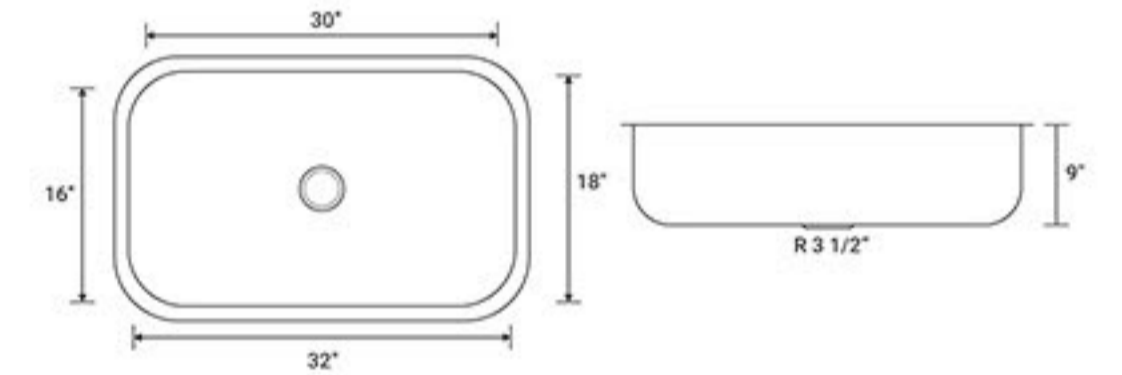

SM3218

Color/Finish: Stainless Steel
Gauge: 18
Mount Type: Under-Mount
Dimensions: 15"x18"x7"

SM1518

Color/Finish: Stainless Steel
Gauge: 18
Mount Type: Under-Mount
Dimensions: 33 1/4" x 18 1/4" x 8"

SM502

2017

Color/Finish: Ceramic White
 Shape: Oval
 Mount Type: Under-Mount
 Dimensions: 20" x 15" x 7 1/2"
 Inside Dimensions: 18" x 13"

1813

Color/Finish: Ceramic White
 Shape: Oval
 Mount Type: Under-Mount
 Dimensions: 21 1/4"x18 1/2" x 7 3/8"
 Inside Dimensions: 17" x 14"