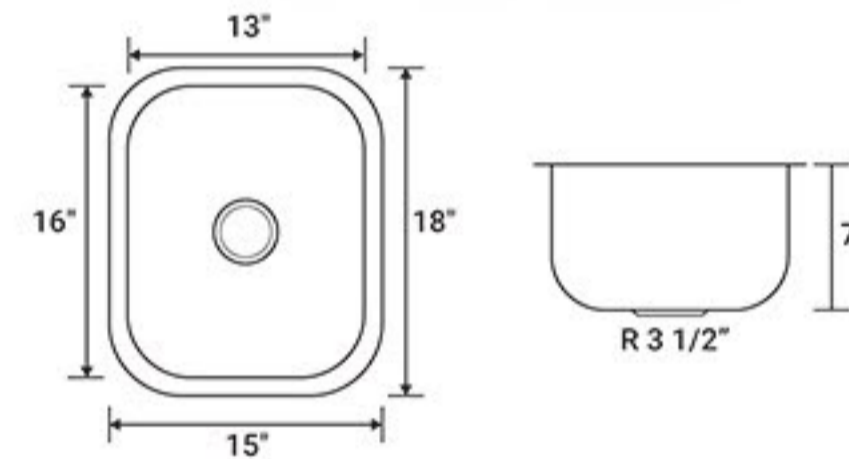

Black Crystal (Q-BC)

KITCHEN STAINLESS STEEL SINKS

Color/Finish: Stainless Steel
Gauge: 18
Mount Type: Under-Mount
Dimensions: 30"x18"x9"

SM3018

Color/Finish: Stainless Steel
Gauge: 18
Mount Type: Under-Mount
Dimensions: 32"x18"x9"

SM3218

Color/Finish: Stainless Steel
Gauge: 18
Mount Type: Under-Mount
Dimensions: 15"x18"x7"

SM1518

Color/Finish: Stainless Steel
Gauge: 18
Mount Type: Under-Mount
Dimensions: 33 1/4" x 18 1/4" x 8"

SM502

1714

Color/Finish: Ceramic White
 Shape: Oval
 Mount Type: Under-Mount
 Dimensions: 18" x 13" x 7"
 Inside Dimensions: 16" x 11"

1611

Color/Finish: Ceramic White
 Shape: Oval
 Mount Type: Under-Mount
 Dimensions: 20 1/4"x17 1/4" x 8 1/4"
 Inside Dimensions: 17" x 14"

2017

Color/Finish: Ceramic White
 Shape: Oval
 Mount Type: Under-Mount
 Dimensions: 20" x 15" x 7 1/2"
 Inside Dimensions: 18" x 13"

1813

Color/Finish: Ceramic White
 Shape: Oval
 Mount Type: Under-Mount
 Dimensions: 21 1/4"x18 1/2" x 7 3/8"
 Inside Dimensions: 17" x 14"