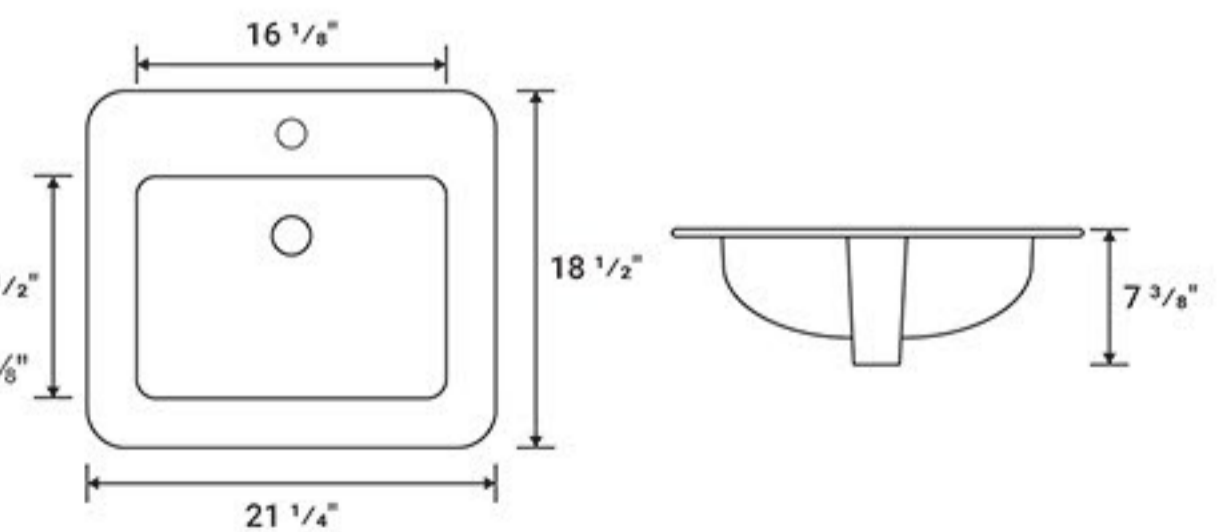

1714

Color/Finish: Ceramic White
 Shape: Oval
 Mount Type: Under-Mount
 Dimensions: 18" x 13" x 7"
 Inside Dimensions: 16" x 11"

1611

Color/Finish: Ceramic White
 Shape: Oval
 Mount Type: Under-Mount
 Dimensions: 20 1/4"x17 1/4" x 8 1/4"
 Inside Dimensions: 17" x 14"

2017

Color/Finish: Ceramic White
 Shape: Oval
 Mount Type: Under-Mount
 Dimensions: 20" x 15" x 7 1/2"
 Inside Dimensions: 18" x 13"

1813

Color/Finish: Ceramic White
 Shape: Oval
 Mount Type: Under-Mount
 Dimensions: 21 1/4"x18 1/2" x 7 3/8"
 Inside Dimensions: 17" x 14"