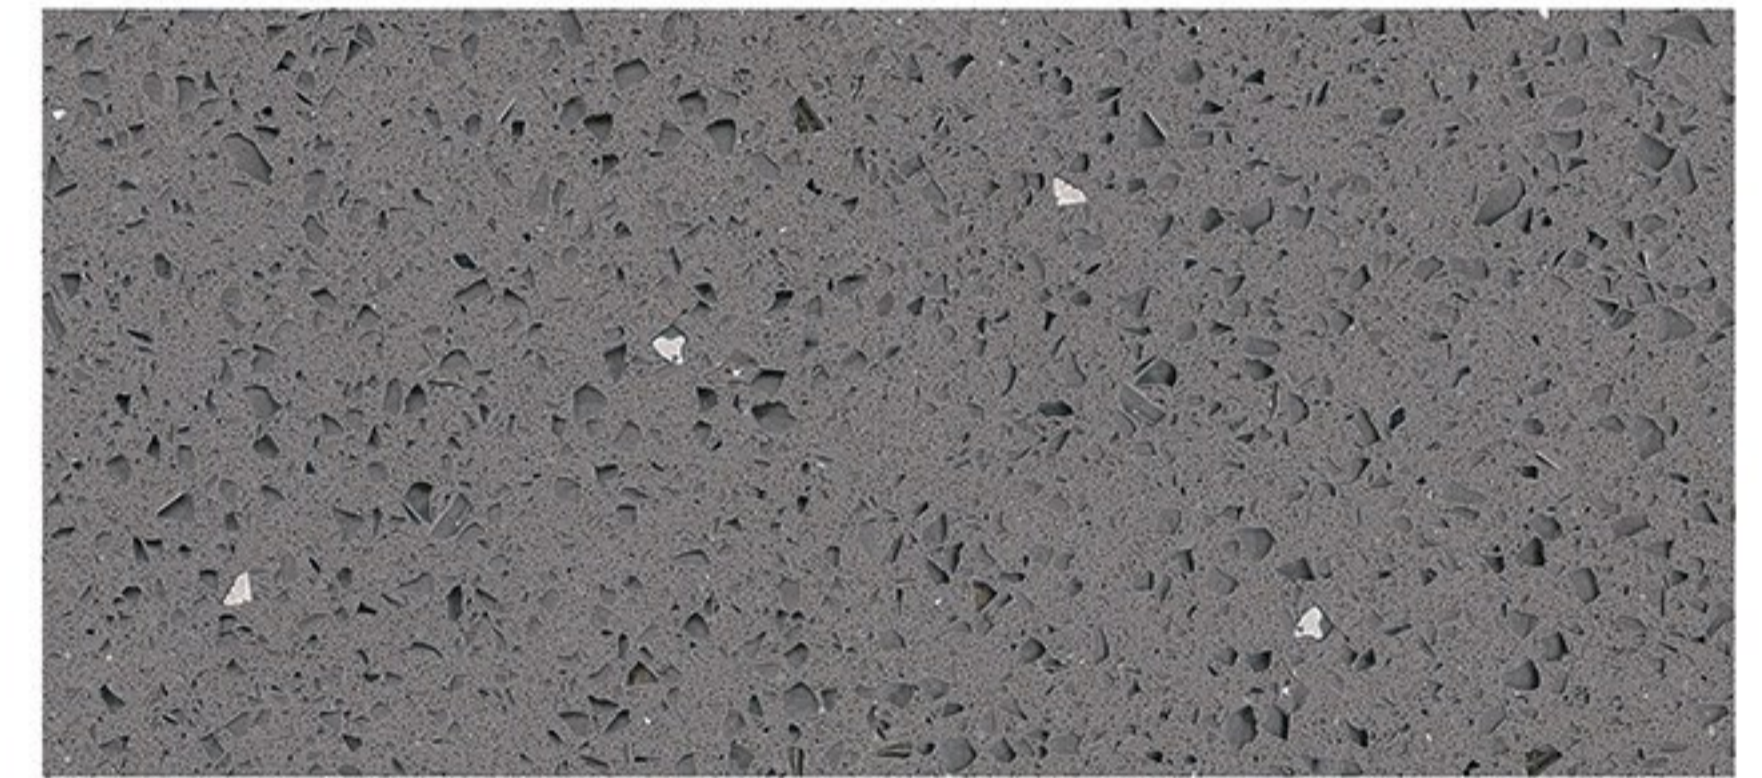

© Grey Crystal (Q-GC)