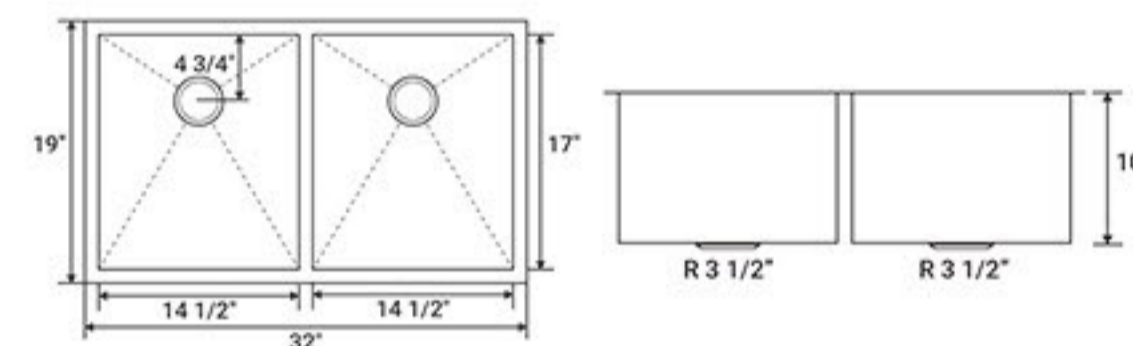

Color/Finish: Stainless Steel
Gauge: 18
Mount Type: Under-Mount
Dimensions: 32" x 19" x 10"