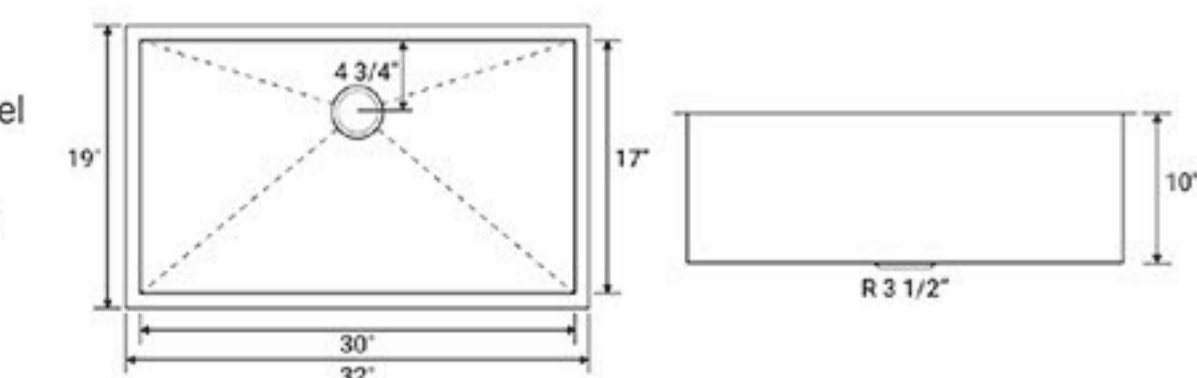

Color/Finish: Stainless Steel
Gauge: 18
Mount Type: Under-Mount
Dimensions: 32"x19"x10"