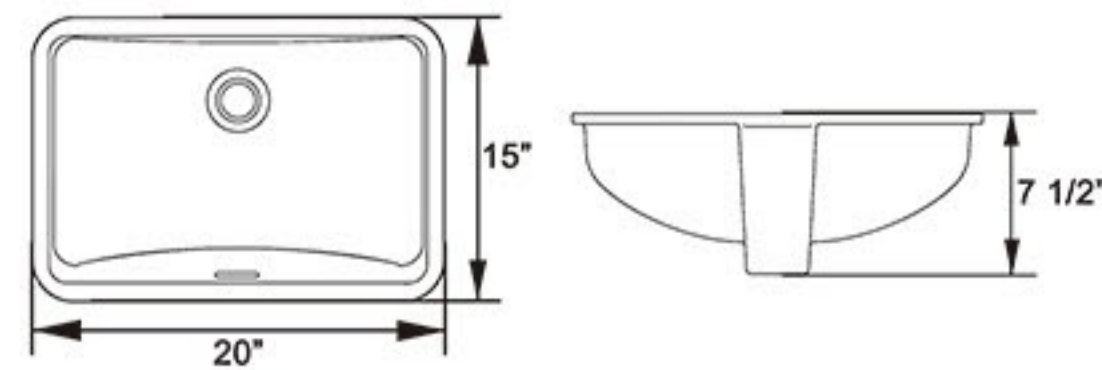

BATHROOM CERAMIC SINKS

Color/Finish: Ceramic White
 Shape: Oval
 Mount Type: Under-Mount
 Dimensions: 19 1/4"x15 3/4" x 7 1/2"
 Inside Dimensions: 17" x 14"

1512

Color/Finish: Ceramic White
 Shape: Oval
 Mount Type: Under-Mount
 Dimensions: 19 1/4"x15 3/4" x 8"
 Inside Dimensions: 17" x 14"

1714

Color/Finish: Ceramic White
 Shape: Oval
 Mount Type: Under-Mount
 Dimensions: 18" x 13" x 7"
 Inside Dimensions: 16" x 11"

1611

Color/Finish: Ceramic White
 Shape: Oval
 Mount Type: Under-Mount
 Dimensions: 20 1/4"x17 1/4" x 8 1/4"
 Inside Dimensions: 17" x 14"

2017

Color/Finish: Ceramic White
 Shape: Oval
 Mount Type: Under-Mount
 Dimensions: 20" x 15" x 7 1/2"
 Inside Dimensions: 18" x 13"

1813

Color/Finish: Ceramic White
 Shape: Oval
 Mount Type: Under-Mount
 Dimensions: 21 1/4"x18 1/2" x 7 3/8"
 Inside Dimensions: 17" x 14"