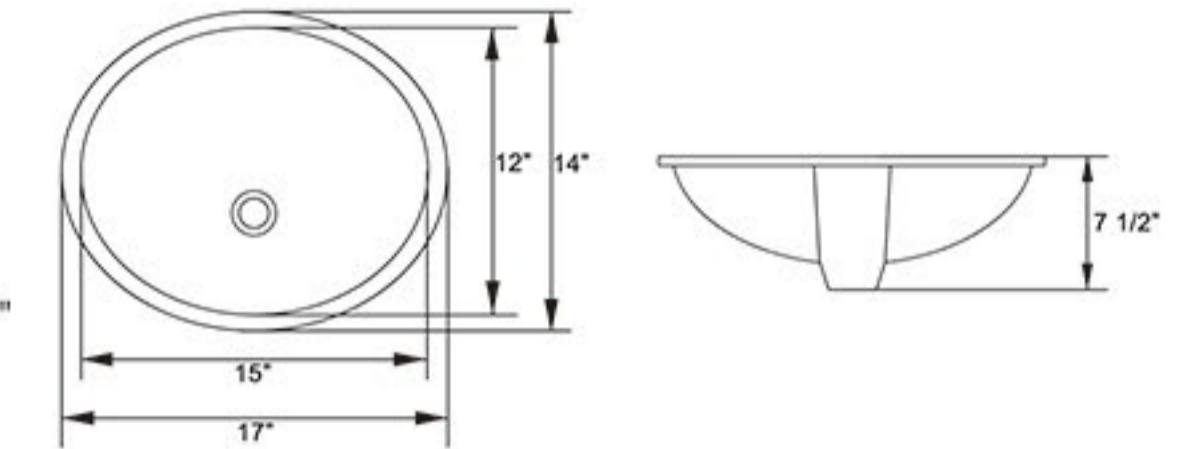

Color/Finish: Ceramic White
Shape: Oval
Mount Type: Under-Mount
Dimensions: 19 1/4"x15 3/4" x 7 1/2"
Inside Dimensions: 17" x 14"