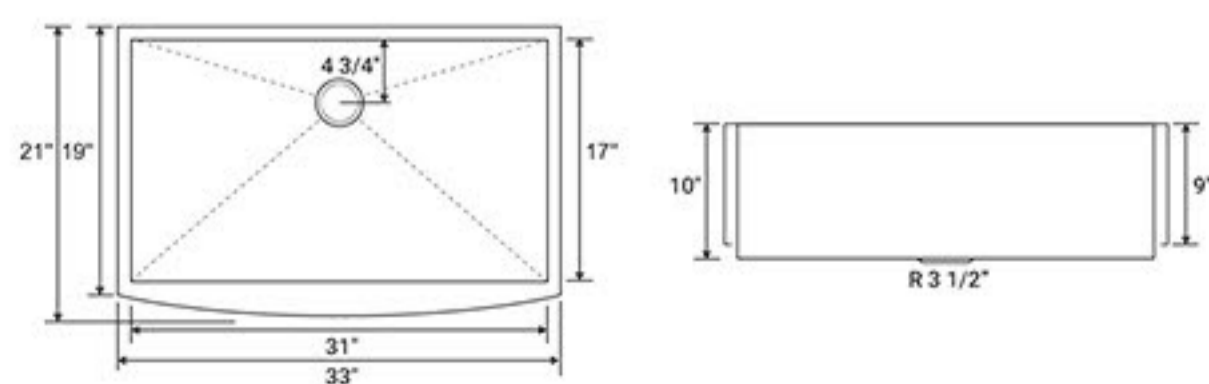

Color/Finish: Stainless Steel
Gauge: 16
Mount Type: Under-Mount
Dimensions: 33"x21" x 9"