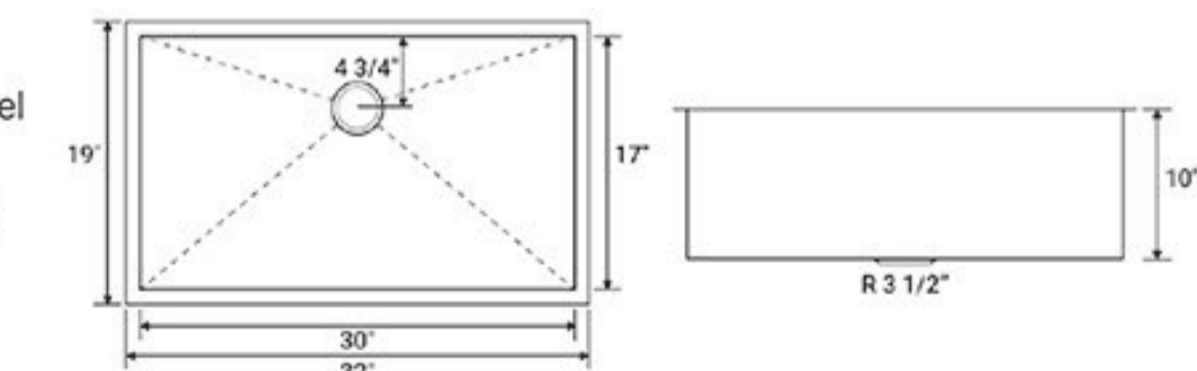

Color/Finish: Stainless Steel
Gauge: 18
Mount Type: Under-Mount
Dimensions: 32"x19"x10"