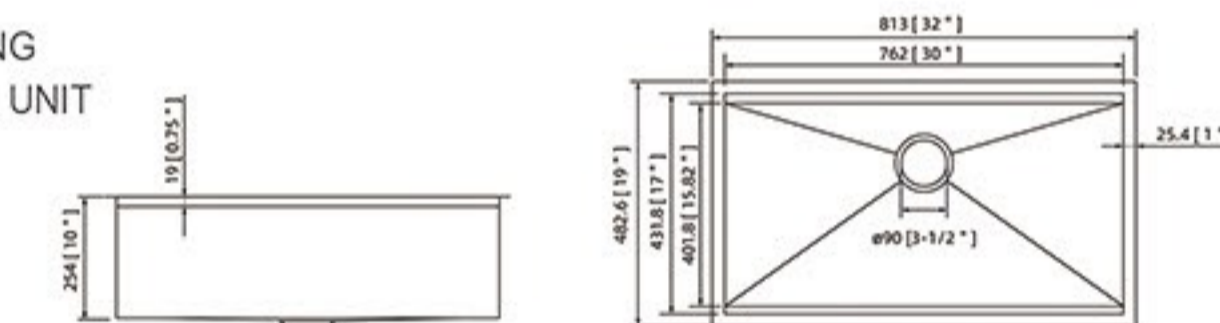

APD3321

Color/Finish: Stainless Steel
Gauge: 18
Mount Type: Under-Mount
Dimensions: 32" x 19" x 10"

HBD3219Z

STANDARD 3.5 DRAIN OPENING
FIT FOR GARBAGE DISPOSAL UNIT
Color/Finish: Stainless Steel
Gauge: 18
Mount Type: Under-Mount
Dimensions: 32" x 19" x 10"