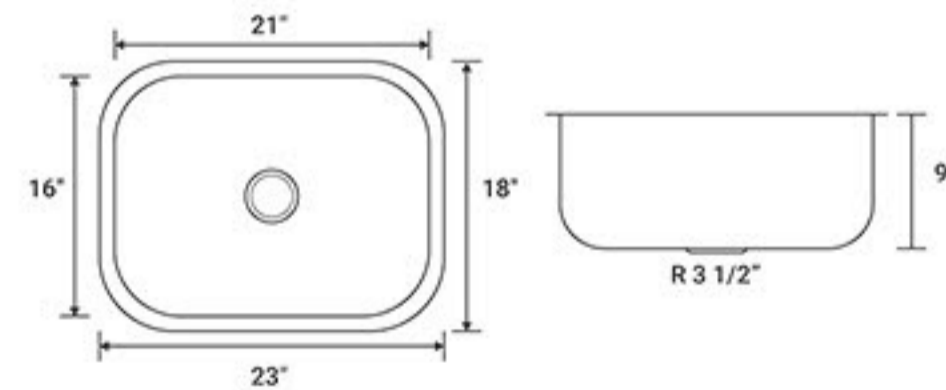

SM3218

Color/Finish: Stainless Steel
Gauge: 18
Mount Type: Under-Mount
Dimensions: 15"x18"x7"

SM1518

Color/Finish: Stainless Steel
Gauge: 18
Mount Type: Under-Mount
Dimensions: 33 1/4" x 18 1/4" x 8"

SM502

Color/Finish: Stainless Steel
Gauge: 18
Mount Type: Under-Mount
Dimensions: 23"x18"x9"

SM2318

Color/Finish: Stainless Steel
Gauge: 18
Mount Type: Under-Mount
Dimensions: 32"x20 3/4" x 8"

SM503

Color/Finish: Stainless Steel
Gauge: 20
Mount Type: Under-Mount
Dimensions: 18" x 15" x 10"

2017

Color/Finish: Ceramic White
 Shape: Oval
 Mount Type: Under-Mount
 Dimensions: 20" x 15" x 7 1/2"
 Inside Dimensions: 18" x 13"

1813

Color/Finish: Ceramic White
 Shape: Oval
 Mount Type: Under-Mount
 Dimensions: 21 1/4"x18 1/2" x 7 3/8"
 Inside Dimensions: 17" x 14"