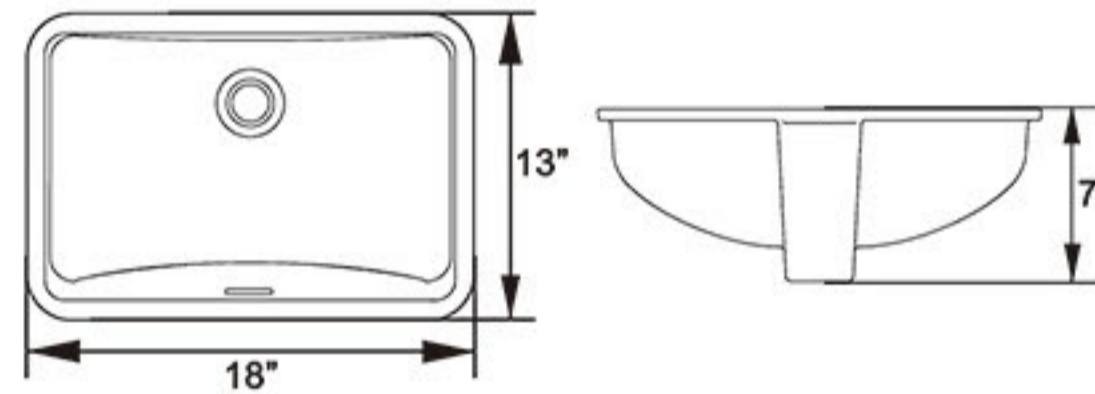

BATHROOM CERAMIC SINKS

Color/Finish: Ceramic White
 Shape: Oval
 Mount Type: Under-Mount
 Dimensions: 19 1/4"x15 3/4" x 7 1/2"
 Inside Dimensions: 17" x 14"

1512

Color/Finish: Ceramic White
 Shape: Oval
 Mount Type: Under-Mount
 Dimensions: 19 1/4"x15 3/4" x 8"
 Inside Dimensions: 17" x 14"

1714

Color/Finish: Ceramic White
 Shape: Oval
 Mount Type: Under-Mount
 Dimensions: 18" x 13" x 7"
 Inside Dimensions: 16" x 11"

1611

Color/Finish: Ceramic White
 Shape: Oval
 Mount Type: Under-Mount
 Dimensions: 20 1/4"x17 1/4" x 8 1/4"
 Inside Dimensions: 17" x 14"

2017

Color/Finish: Ceramic White
 Shape: Oval
 Mount Type: Under-Mount
 Dimensions: 20" x 15" x 7 1/2"
 Inside Dimensions: 18" x 13"

1813

Color/Finish: Ceramic White
 Shape: Oval
 Mount Type: Under-Mount
 Dimensions: 21 1/4"x18 1/2" x 7 3/8"
 Inside Dimensions: 17" x 14"