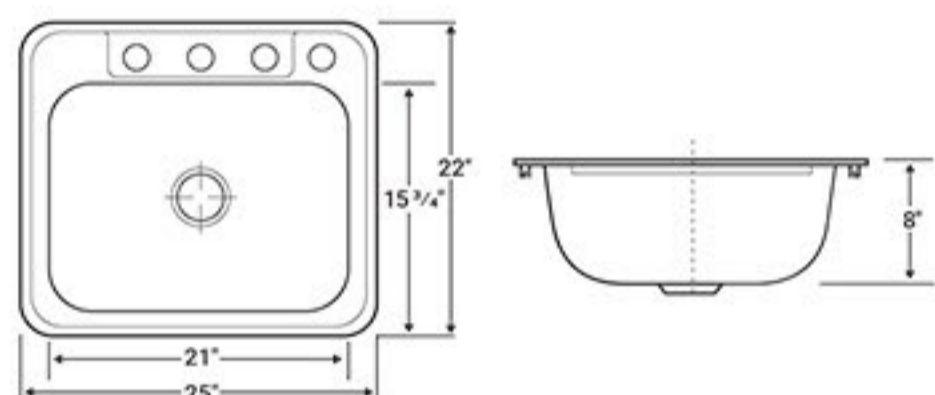

Color/Finish: Stainless Steel
Gauge: 20
Mount Type: Under-Mount
Dimensions: 25" x 22" x 8"