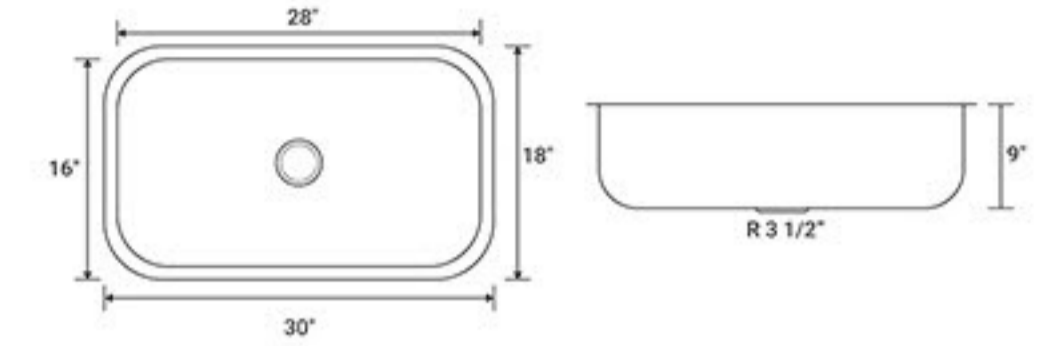

KITCHEN STAINLESS STEEL SINKS

Color/Finish: Stainless Steel
Gauge: 18
Mount Type: Under-Mount
Dimensions: 30"x18"x9"