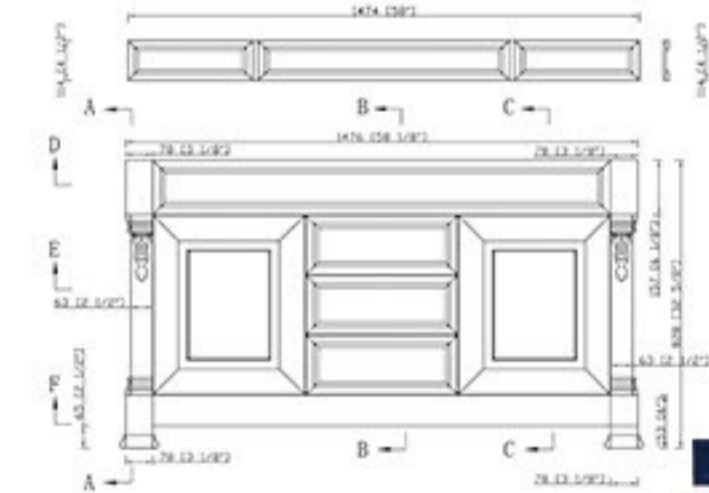

Our factories adhere to rigorous U.S. standards, ensuring that every cabinet we make is 'in-house' at our own factories and never outsourced to a third-party factory. This helps to maintain a consistent quality in our products. It is this dedication to consistent quality that has fueled our growth from a single distribution center to over twenty nationwide.

Find out more about how we can help with your next project or building a successful exclusive product line for your business by contacting with one of our manufacture specialist!

Contact: info@homecogroup.com