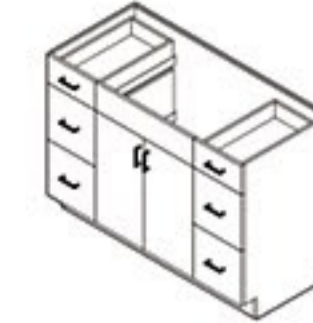

Model	Framed Cabinets								Frameless Cabinets			
	MBS	ES	MS	WS	MW	AW	GS	LGS	OW	AG	DG	RB
V4821DLR	✓	✓	✓	✓	✓	✓	✓	✓	×	×	×	×
V6021DLR	×	×	×	✓	×	×	×	×	×	×	×	×
V6021DC	×	×	×	✓	×	×	×	×	×	×	×	×