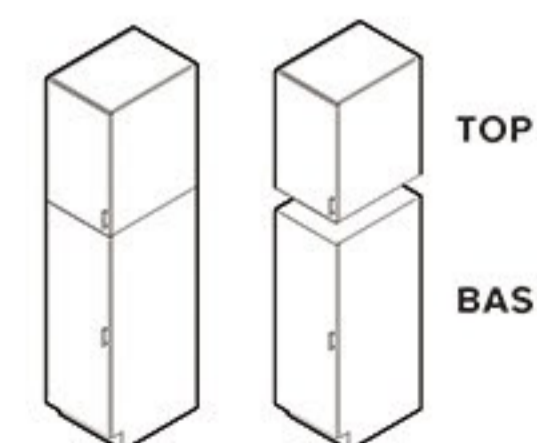

WALL END SHELF (6"W x 12" D x High)

WES0630	✓	✓	✓	✓	✓	✓	✓	✓	×	×	×	×
WES0636	✓	✓	✓	✓	✓	✓	✓	✓	×	×	×	×
WES0640	✓	✓	✓	✓	✓	✓	✓	✓	×	×	×	×

WALL WINE RACK (30"W x 12" D x 15"H)

WWR3015	✓	✓	✓	✓	✓	✓	✓	✓	×	×	×	×
---------	---	---	---	---	---	---	---	---	---	---	---	---

TALL SINGLE DOOR PANTRY BASE & TOP (Width x 24" D x 84/90/94"H)

PC1854B	✓	✓	✓	✓	✓	✓	✓	✓	✓	✓	✓	✓
PC1830T	✓	✓	✓	✓	✓	✓	✓	✓	✓	✓	✓	✓
PC1836T	✓	✓	✓	✓	✓	✓	✓	✓	✓	✓	✓	✓
PC1840T	✓	✓	✓	✓	✓	✓	✓	✓	✓	✓	✓	✓

Model	Framed Cabinets								Frameless Cabinets			
	MBS	ES	MS	WS	MW	AW	GS	LGS	OW	AG	DG	RB
TALL DOUBLE DOOR PANTRY BASE & TOP (Width x 24" D x 84/90/94"H)												
PC2454B	✓	✓	✓	✓	✓	✓	✓	✓	✓	✓	✓	✓
PC2430T	✓	✓	✓	✓	✓	✓	✓	✓	✓	✓	✓	✓
PC2436T	✓	✓	✓	✓	✓	✓	✓	✓	✓	✓	✓	✓
PC2440T	✓	✓	✓	✓	✓	✓	✓	✓	✓	✓	✓	✓
PC3054B	✓	✓	✓	✓	✓	✓	✓	✓	✓	✓	✓	✓
PC3030T	✓	✓	✓	✓	✓	✓	✓	✓	✓	✓	✓	✓
PC3036T	✓	✓	✓	✓	✓	✓	✓	✓	✓	✓	✓	✓
PC3040T	✓	✓	✓	✓	✓	✓	✓	✓	✓	✓	✓	✓