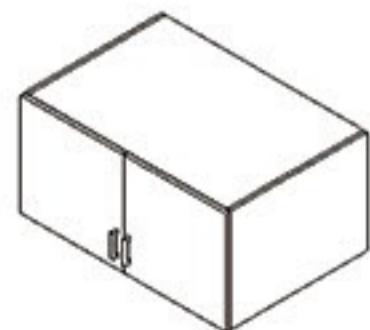

Model	Framed Cabinets								Frameless Cabinets			
	MBS	ES	MS	WS	MW	AW	GS	LGS	OW	AG	DG	RB
WDC2430	✓	✓	✓	✓	✓	✓	✓	✓	✓	✓	✓	✓
WDC2436	✓	✓	✓	✓	✓	✓	✓	✓	✓	✓	✓	✓
WDC2440	✓	✓	✓	✓	✓	✓	✓	✓	✓	✓	✓	✓