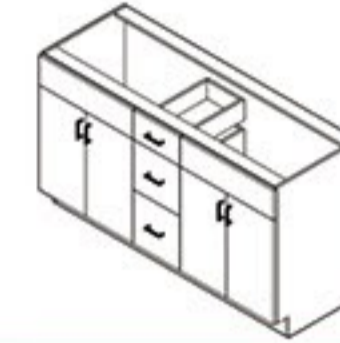

Model	Framed Cabinets								Frameless Cabinets			
	MBS	ES	MS	WS	MW	AW	GS	LGS	OW	AG	DG	RB
V4821DLR	✓	✓	✓	✓	✓	✓	✓	✓	×	×	×	×
V6021DLR	×	×	×	✓	×	×	×	×	×	×	×	×
V6021DC	×	×	×	✓	×	×	×	×	×	×	×	×