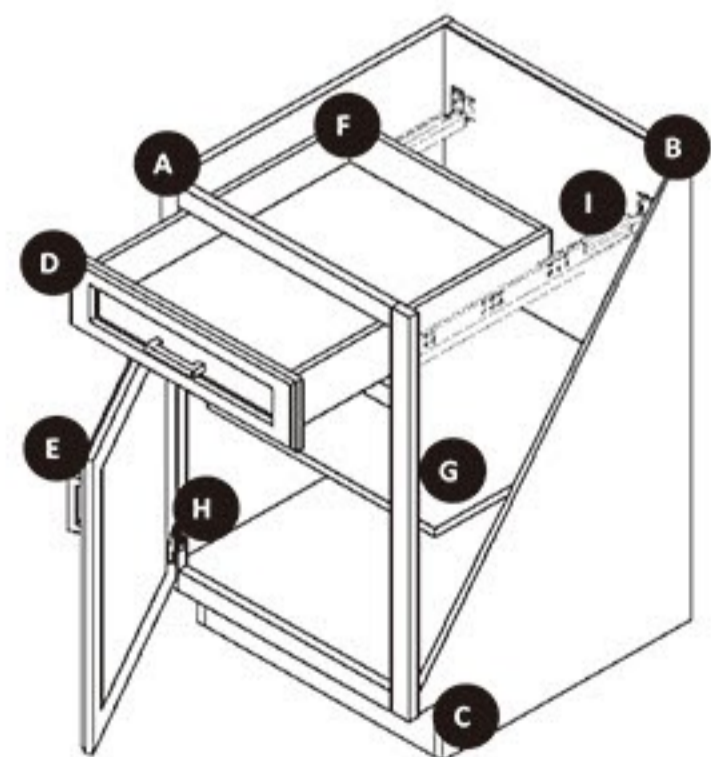

- A. 3/4" solid wood faceframe
- B. 1/2" high grade plywood box with matching interior finish
- C. 4 1/2" plywood toe kick
- D. Solid wood + MDF core drawer panel
- E. Solid wood + MDF core door panel
- F. 5/8" rubberwood dovetailed drawer box
- G. Adjustable 3/4" plywood shelf
- H. Adjustable soft-close concealed hinge
- I. Undermounted soft-close drawer slides