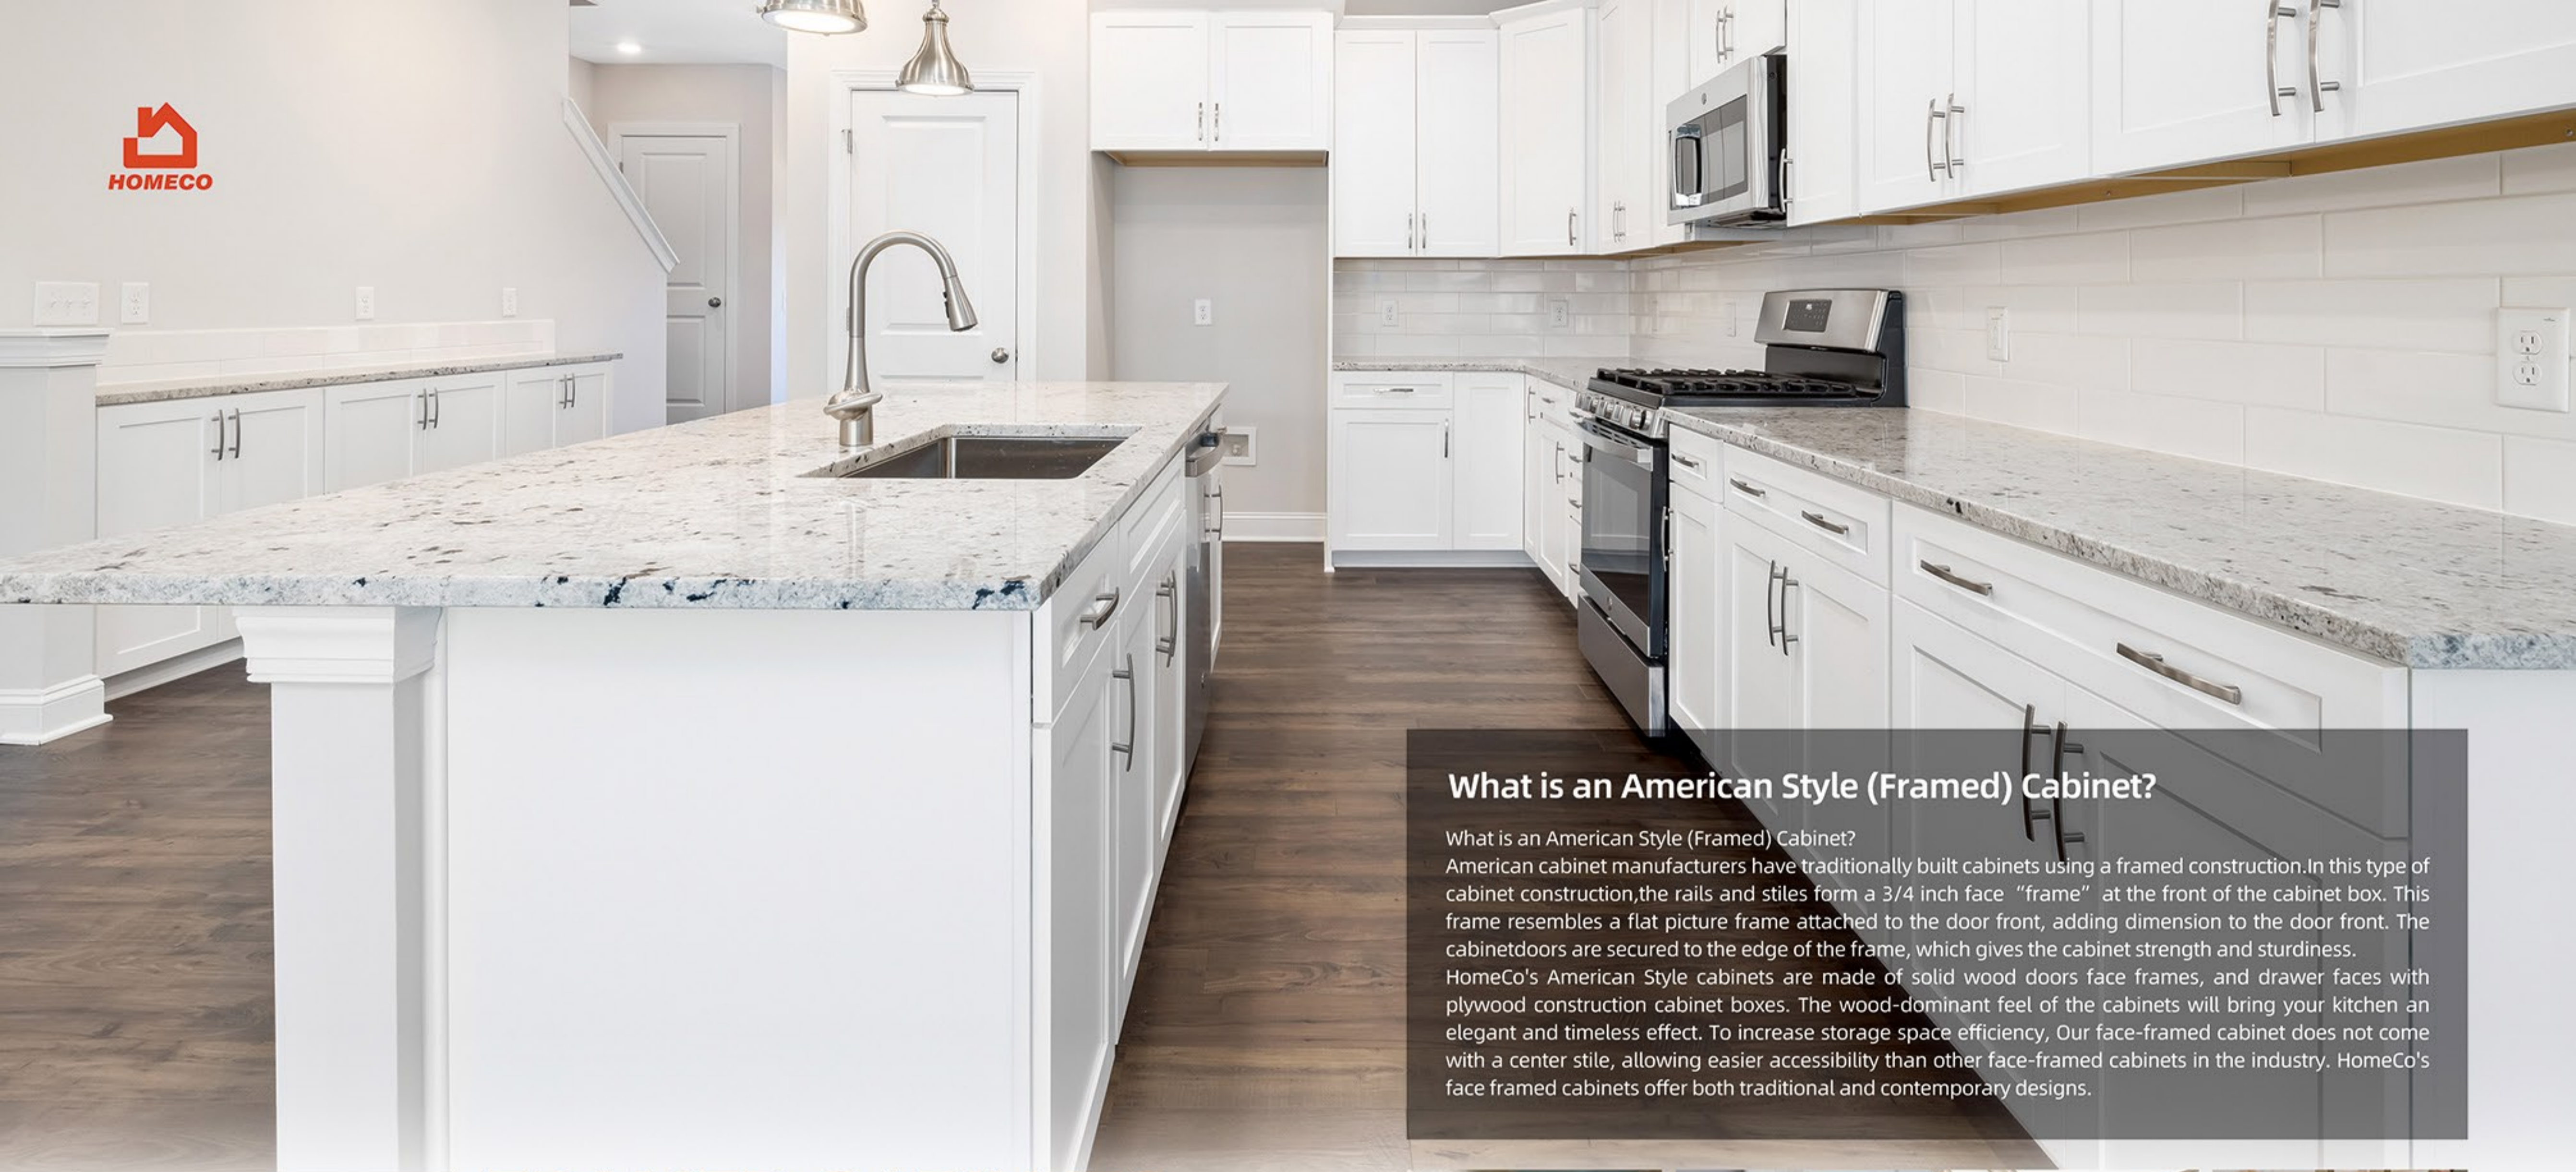

What is an American Style (Framed) Cabinet?

What is an American Style (Framed) Cabinet?

American cabinet manufacturers have traditionally built cabinets using a framed construction. In this type of cabinet construction, the rails and stiles form a 3/4 inch face "frame" at the front of the cabinet box. This frame resembles a flat picture frame attached to the door front, adding dimension to the door front. The cabinet doors are secured to the edge of the frame, which gives the cabinet strength and sturdiness. HomeCo's American Style cabinets are made of solid wood doors face frames, and drawer faces with plywood construction cabinet boxes. The wood-dominant feel of the cabinets will bring your kitchen an elegant and timeless effect. To increase storage space efficiency, Our face-framed cabinet does not come with a center stile, allowing easier accessibility than other face-framed cabinets in the industry. HomeCo's face framed cabinets offer both traditional and contemporary designs.