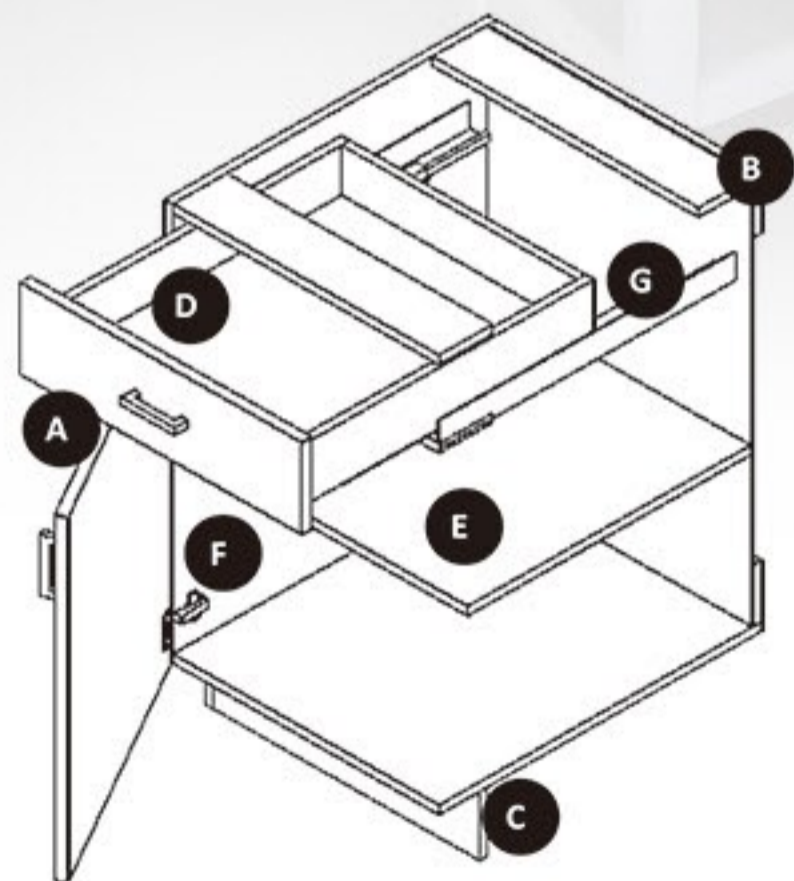

MAPLE SHAKER
(MS)

ESPRESSO SHAKER
(ES)

FRAMED CAB

ANTIQUE WHITE
(AW)

MAPLE WALNUT
(MW)

FRAMELESS CABINETS

- A. Solid wood/ MDF and high-grade thermofoil Full Overlay Door and Drawer Pane
- B. Frameless 3/4" Solid plywood construction
- C. 4 1/2" High Toe Kick Panel Thin 1/8
- D. Premium aluminum soft close drawer box
- E. 3/4 Solid plywood laminated in white with adjustable pegs
- F. Adjustable DTC style soft-close concealed hinges
- G. Soft-close undermount drawer glide

What is a European Style (Frameless) Cabinet?

Frameless cabinet construction is a European way of manufacturing cabinets that has become popular among customers seeking simple and more contemporary cabinet designs. Frameless cabinetry is sometimes called "full access cabinet" because it offers greater accessibility by eliminating the face frame. Instead, it relies on thicker box construction for stability. Only full overlay doors can be used, with hinges attached directly to the sides of the cabinet box.