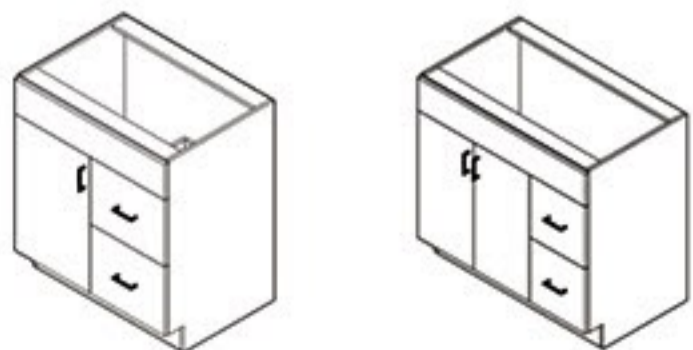

VANITY SINK BASE WITH DOUBLE DOOR (WIDTH x 21" D x 34 1/2"H)												
V2421	✓	✓	✓	✓	✓	✓	✓	✓	✓	✓	✓	✓
V3021	✓	✓	✓	✓	✓	✓	✓	✓	✓	✓	✓	✓
V3621	✓	✓	✓	✓	✓	✓	✓	✓	✓	✓	✓	✓

VANITY 3-DRAWERS BASE (WIDTH x 21" D x 34 1/2"H)												
VDB1221	✓	✓	✓	✓	✓	✓	✓	✓	✓	✓	✓	✓
VDB1521	✓	✓	✓	✓	✓	×	×	✓	×	×	×	×
VDB1821	✓	✓	✓	✓	✓	✓	✓	✓	✓	✓	✓	✓
VDB2421	✓	×	×	✓	×	×	×	×	×	×	×	×

VANITY SINK BASE WITH DRAWERS (WIDTH x 21" D x 34 1/2"H)												
V3021DLR	✓	✓	✓	✓	✓	✓	✓	✓	×	×	×	×
V3621DLR	✓	✓	✓	✓	✓	✓	✓	✓	×	×	×	×